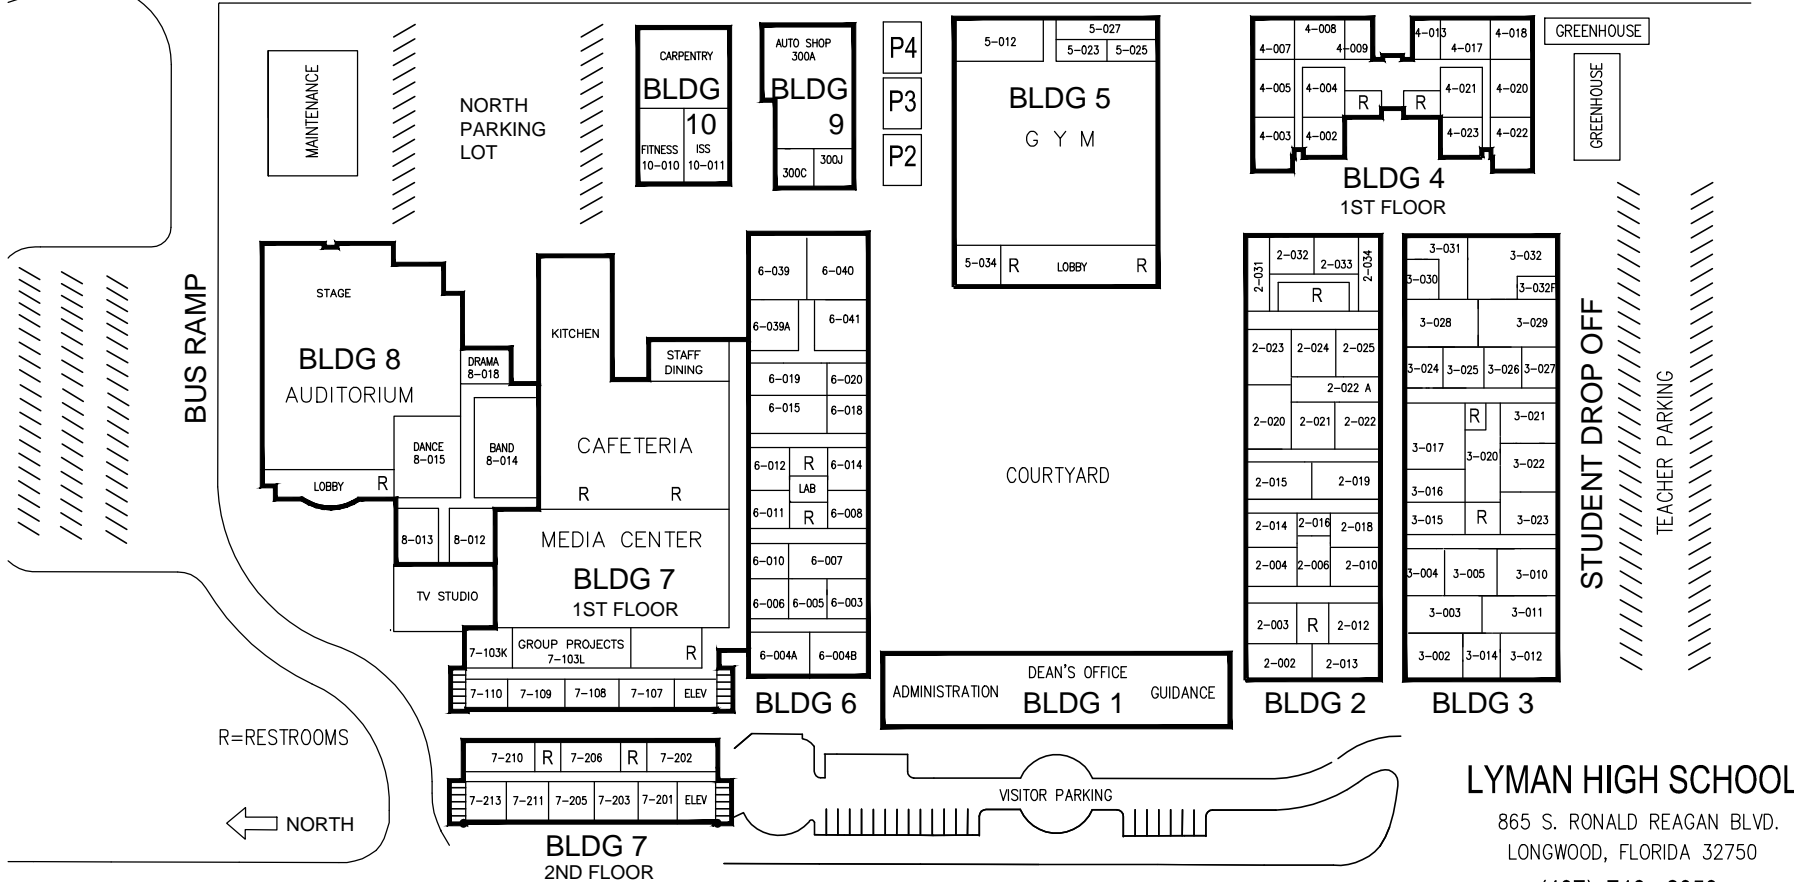

← NORTH EXIT TO MARVIN AVE

SOUTH ENTRY FROM DOG TRACK RD →

R=RESTROOMS

← NORTH

LYMAN HIGH SCHOOL

865 S. RONALD REAGAN BLVD.
LONGWOOD, FLORIDA 32750

(407) 746 - 2050

REVISED MAY 2009